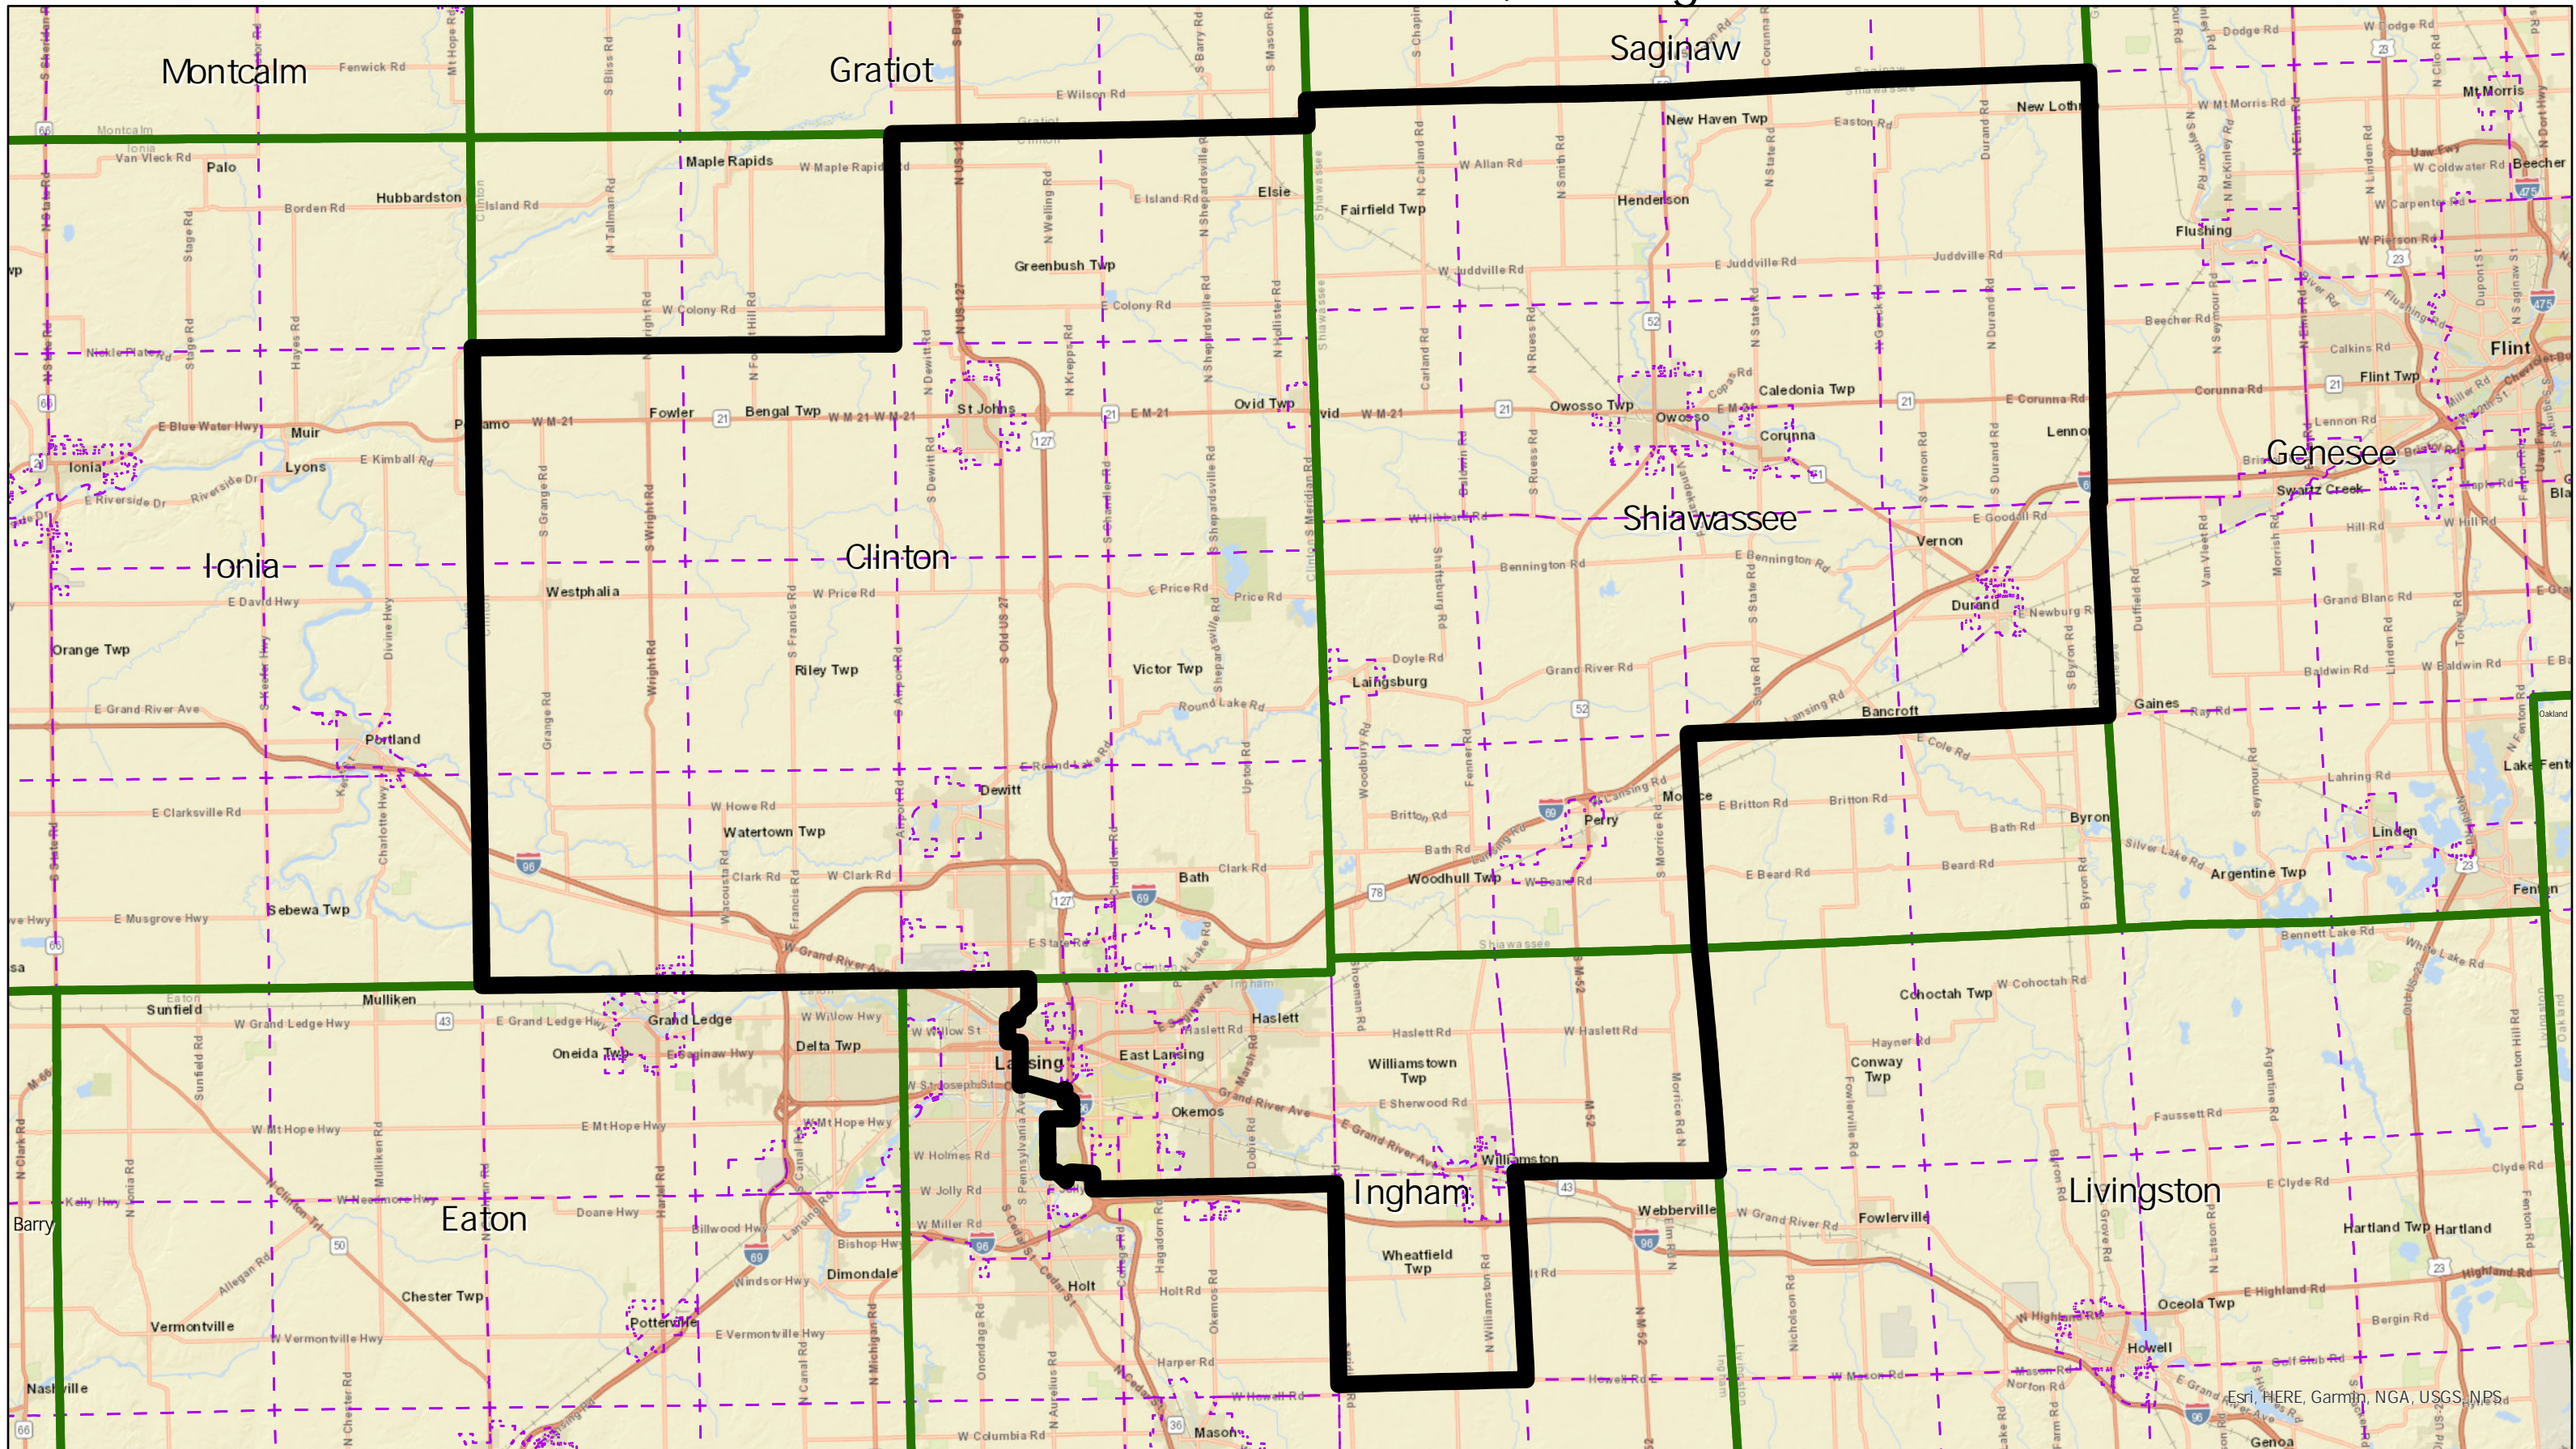

Linden Senate District 28, Michigan

Election Data Services

Linden Senate Districts
 Counties
 Townships

Esri, HERE, Garmin, NGA, USGS, NPS